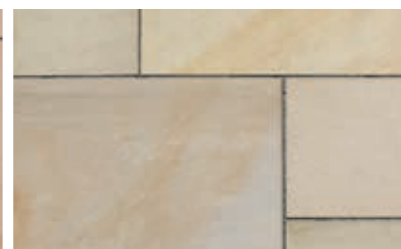

FAIRSTONE® SAWN VERSURO

Ethically Sourced Sandstone

*Add prestige and value to your property
with the smooth contemporary beauty of
Fairstone Sawn Sandstone*

Fairstone Sawn Paving, Caramel Cream Multi (CCM). Edged with Fairstone Casarta Slate, Silver Grey (SG)
Designed and Installed by Acorn Landscapes (North East), Hartlepool

- Fine grained sandstone with a lightly textured surface creates a stylish feel on any patio
- Carefully hand selected from the finest Quartzitic Sandstone, ensuring long lasting quality and good looks
- Four subtle colours available which co-ordinate with any design scheme as well as blending perfectly with the natural environment

SCAN PAGE

Fairstone Sawn, Caramel Cream Multi (CCM)

Fairstone Sawn, Antique Silver Multi (ASM)

Fairstone Sawn, Golden Sand Multi (GSM)

Fairstone Sawn, Autumn Bronze Multi (ABM)

	Sizes mm (nominal)	No. item/ pack	Weight (kg/each)	Weight (kg/ pack)	No. /m ²	m ² / pack	Colours	Order Select	
Full Packs	845 x 560 x 22	35	27.1	1000	2.1	16.6	CCM,	✓	see website
	560 x 560 x 22	60	17.9	1132	3.2	18.8	ASM,		
	560 x 275 x 22	120	8.8	1112	6.5	18.5	GSM,		
	275 x 275 x 22	210	4.3	961	13.2	15.9	ABM		
11.3m ² Project Pack	845 x 560 x 22	10	27.1	784	2.1	11.3	CCM,	✓	see website
	560 x 560 x 22	13	17.9		3.2		ASM,		
	560 x 275 x 22	11	8.8		6.5		GSM,		
	275 x 275 x 22	10	4.3		13.2		ABM		